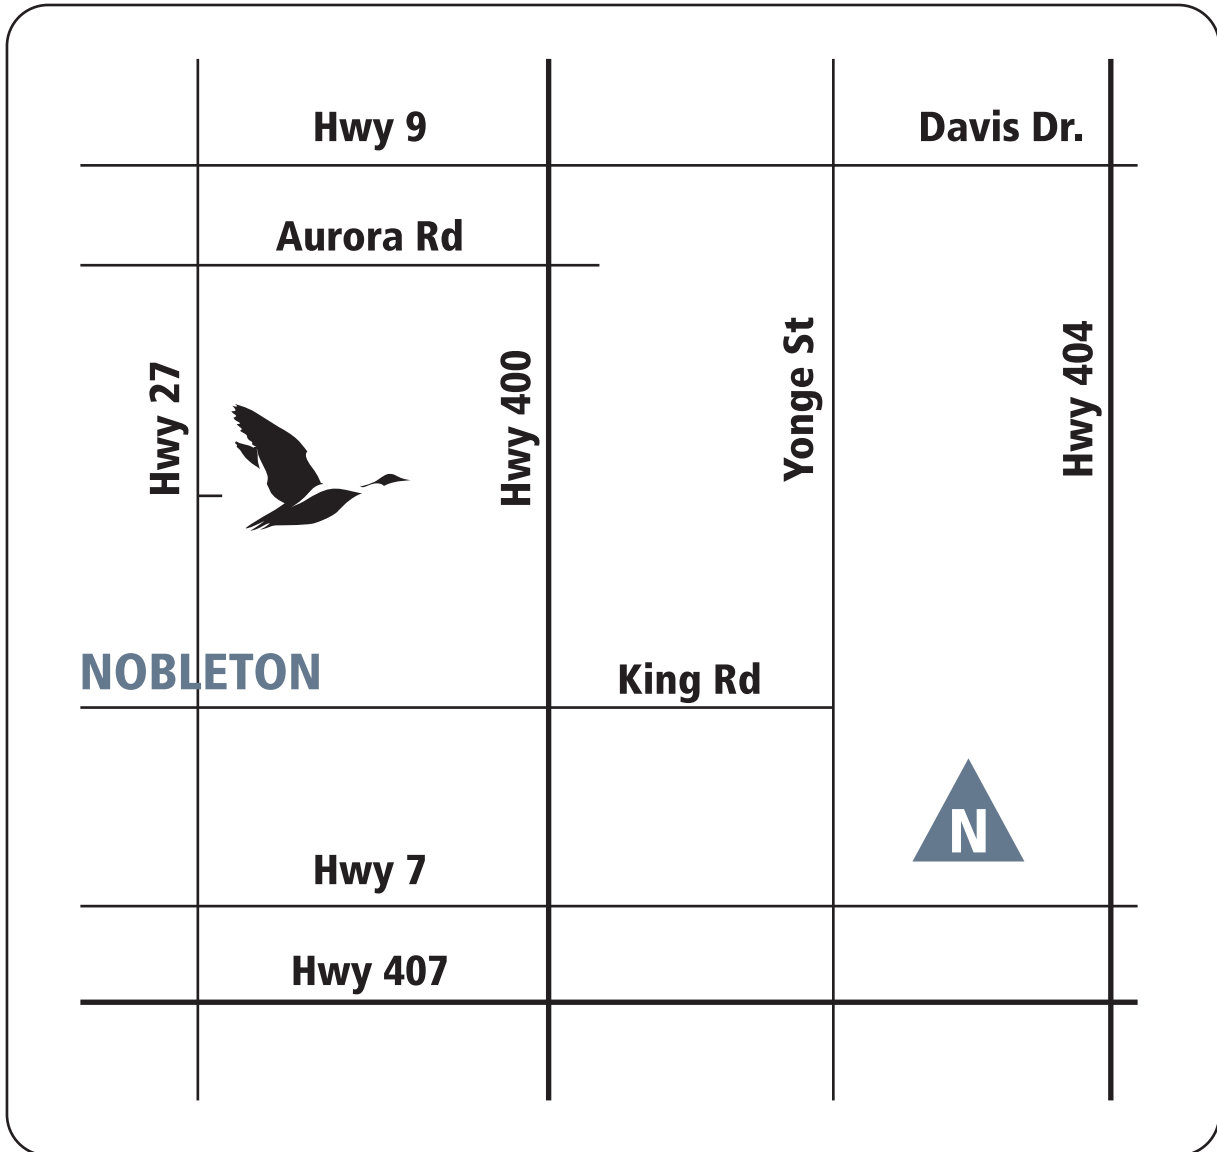

# Directions

## Nobleton Lakes Golf Club

**Highway 27 just north of town of Nobleton.**

**From the North** you can exit Hwy 400 at Hwy 9 or Aurora Rd and head West to Hwy 27 then south to Nobleton Lakes Golf Club.

**From the South** King Side Rd is the exit. head west, then north on Hwy 27. or Hwy 407 to Hwy 27 north.